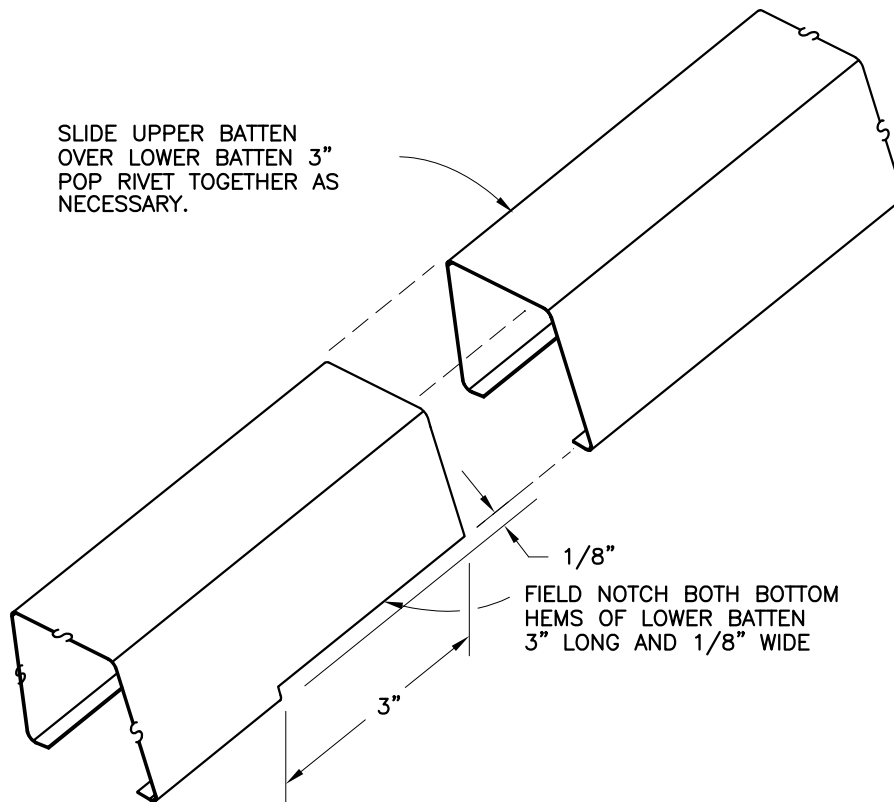

SLIDE UPPER BATTEN  
OVER LOWER BATTEN 3"  
POP RIVET TOGETHER AS  
NECESSARY.

**SELECT SEAM**  
WIDE BATTEN

BATTEN LAP

SSWB-14